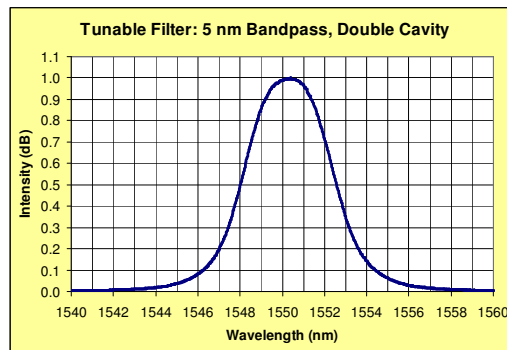

Specifications

(Example filters. Other bandwidths available.)	3 nm Double Cavity	5 nm Double Cavity	6 nm Double Cavity
Tuning range	1535 – 1570 nm	1535 – 1570 nm	1535 – 1570 nm
Center wavelength	1570 nm	1570 nm	1570 nm
Insertion loss with filter cartridge inserted	< 1 dB	< 1 dB	< 1 dB
Bandwidth 3 dB	3 nm	5	6
Bandwidth 10 dB		9	10
Bandwidth 20 dB		16	18
Connectors	FC/APC (other connectors available upon request)		
Dimensions (LxWxH, cm)	6.2 x 6.2 x 3.5