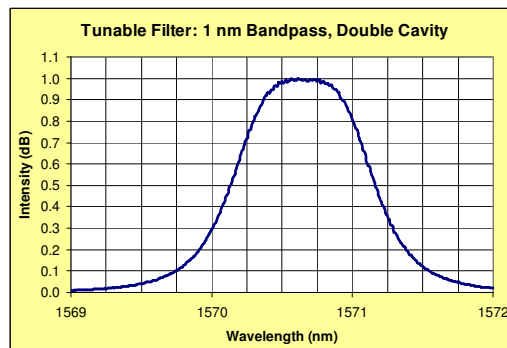

Specifications

(Example filters. Other bandwidths available.)	3 nm Double Cavity	5 nm Double Cavity	6 nm Double Cavity
Tuning range	1535 – 1570 nm	1535 – 1570 nm	1535 – 1570 nm
Center wavelength	1570 nm	1570 nm	1570 nm
Insertion loss with filter cartridge inserted	< 1 dB	< 1 dB	< 1 dB
Bandwidth 3 dB	3 nm	5	6
Bandwidth 10 dB		9	10
Bandwidth 20 dB		16	18
Connectors	FC/APC (other connectors available upon request)		
Dimensions (LxWxH, cm)	6.2 x 6.2 x 3.5