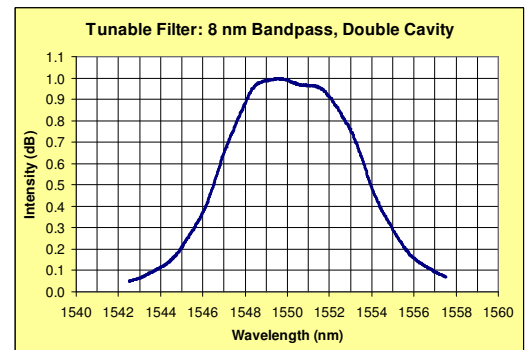

Specifications

(Example filters. Other bandwidths available.)	3 nm Double Cavity	5 nm Double Cavity	6 nm Double Cavity
Tuning range	1535 – 1570 nm	1535 – 1570 nm	1535 – 1570 nm
Center wavelength	1570 nm	1570 nm	1570 nm
Insertion loss with filter cartridge inserted	< 1 dB	< 1 dB	< 1 dB
Bandwidth 3 dB	3 nm	5	6
Bandwidth 10 dB		9	10
Bandwidth 20 dB		16	18
Connectors	FC/APC (other connectors available upon request)		
Dimensions (LxWxH, cm)	6.2 x 6.2 x 3.5