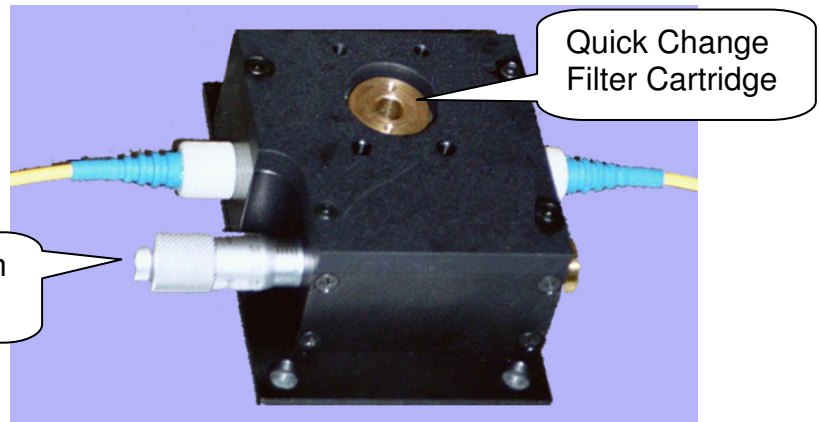

Quick Change Filter Cartridge and Tunable Filter Module

In soliton lasers, the temporal pulsewidth is determined by the spectral bandwidth. PriTel pioneered the use of easily-changed, pre-aligned optical filters in their fiber lasers to achieve the optimum soliton pulse shapes. These Quick Change Filter Cartridges provide pulsewidths from 10 ps to 0.6 ps.

In response to customer requests, PriTel has designed an external module for the Quick Change Filter Cartridge that functions as a tunable filter.

The module accepts Quick Change Filter Cartridges with bandpass widths from 10 nm to 1 nm in the C-Band.

These modules feature ease of operation, wavelength calibration and quick changes of the filters. The units are available with a variety of optical connectors.