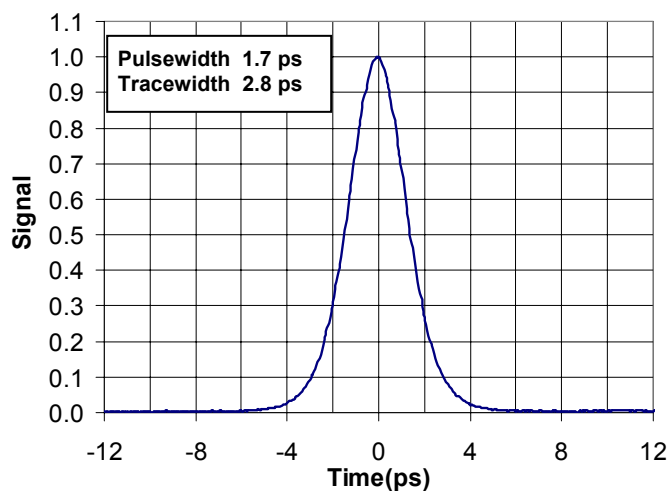

### Electrical/ Mechanical

Operating Voltage 85-264 VAC at 47-63 Hz

Power consumption < 250 W

Dimensions (2U) 9 cm x 48 cm x 38 cm

Weight 20 kg

The UOC-R Series provides three secondary optical outputs for monitoring system performance by a photodiode, optical spectrum analyzer, or power meter.

## Typical Performance of PriTel's UOC-R Ultrafast Optical Clock

RF Spectrum

Sampling scope trace

Autocorrelation

Optical spectrum