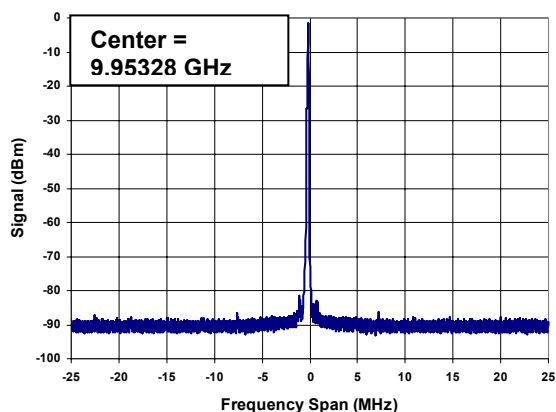

Typical Performance of PriTel's UOC-R Ultrafast Optical Clock

RF Spectrum