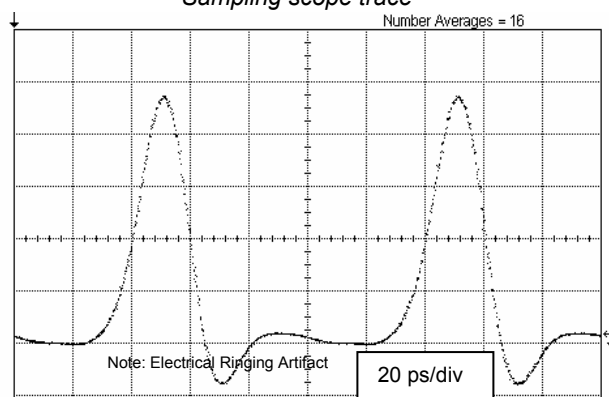

Sampling scope trace