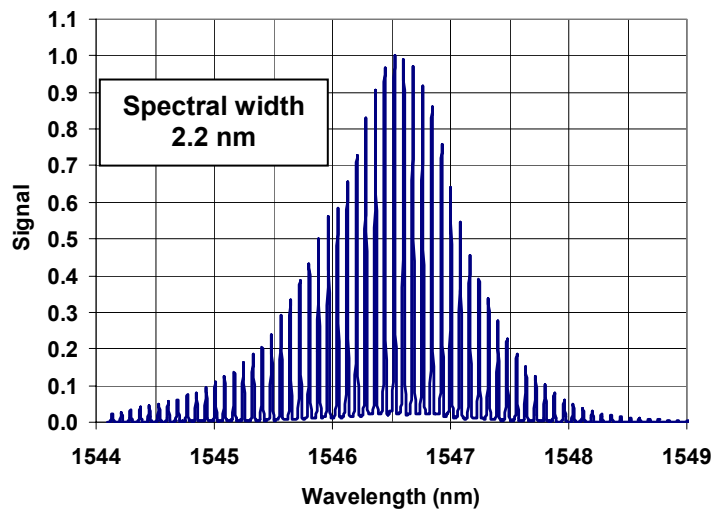

### Electrical/ Mechanical

Operating Voltage 85-264 VAC at 47-63 Hz

Power consumption < 250 W

Dimensions (2U) 9 cm x 48 cm x 38 cm

Weight 20 kg

The UOC-R Series provides three secondary optical outputs for monitoring system performance by a photodiode, optical spectrum analyzer, or power meter.

## Typical Performance of PriTel's UOC-R Ultrafast Optical Clock

RF Spectrum

Sampling scope trace

Autocorrelation

Optical spectrum